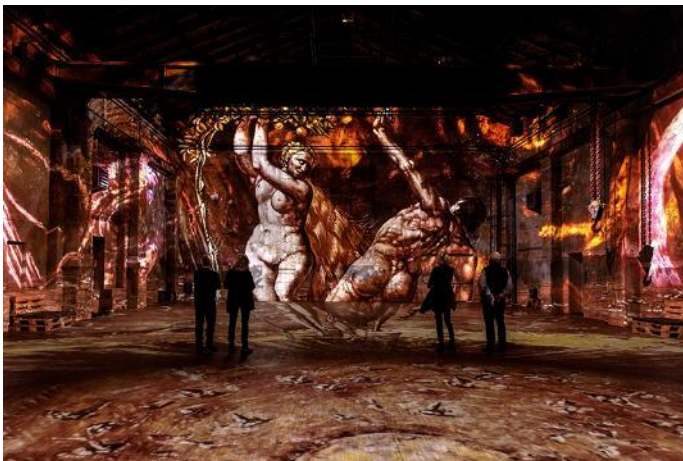

*THE GREAT CIRCLE, 2022*

immersive multimedia installation

installation view KUNSTKRAFTWERK Leipzig

© KUNSTKRAFTWERK, 2022

photo: Luca Migliore

6.

**Franz Fischnaller**

*THE GREAT CIRCLE, 2022*

immersive multimedia installation

installation view KUNSTKRAFTWERK Leipzig

© KUNSTKRAFTWERK, 2022

photo: Luca Migliore

7.

**Franz Fischnaller**

*THE GREAT CIRCLE, 2022*

immersive multimedia installation