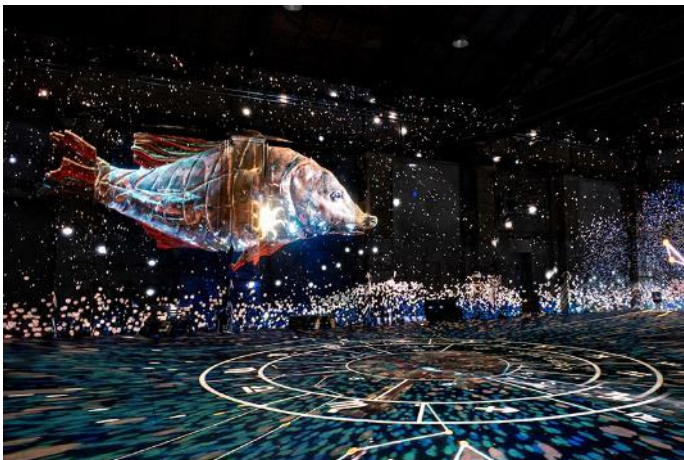

Franz Fischnaller

THE GREAT CIRCLE, 2022

immersive multimedia installation

installation view KUNSTKRAFTWERK Leipzig

© KUNSTKRAFTWERK, 2022

photo: Luca Migliore